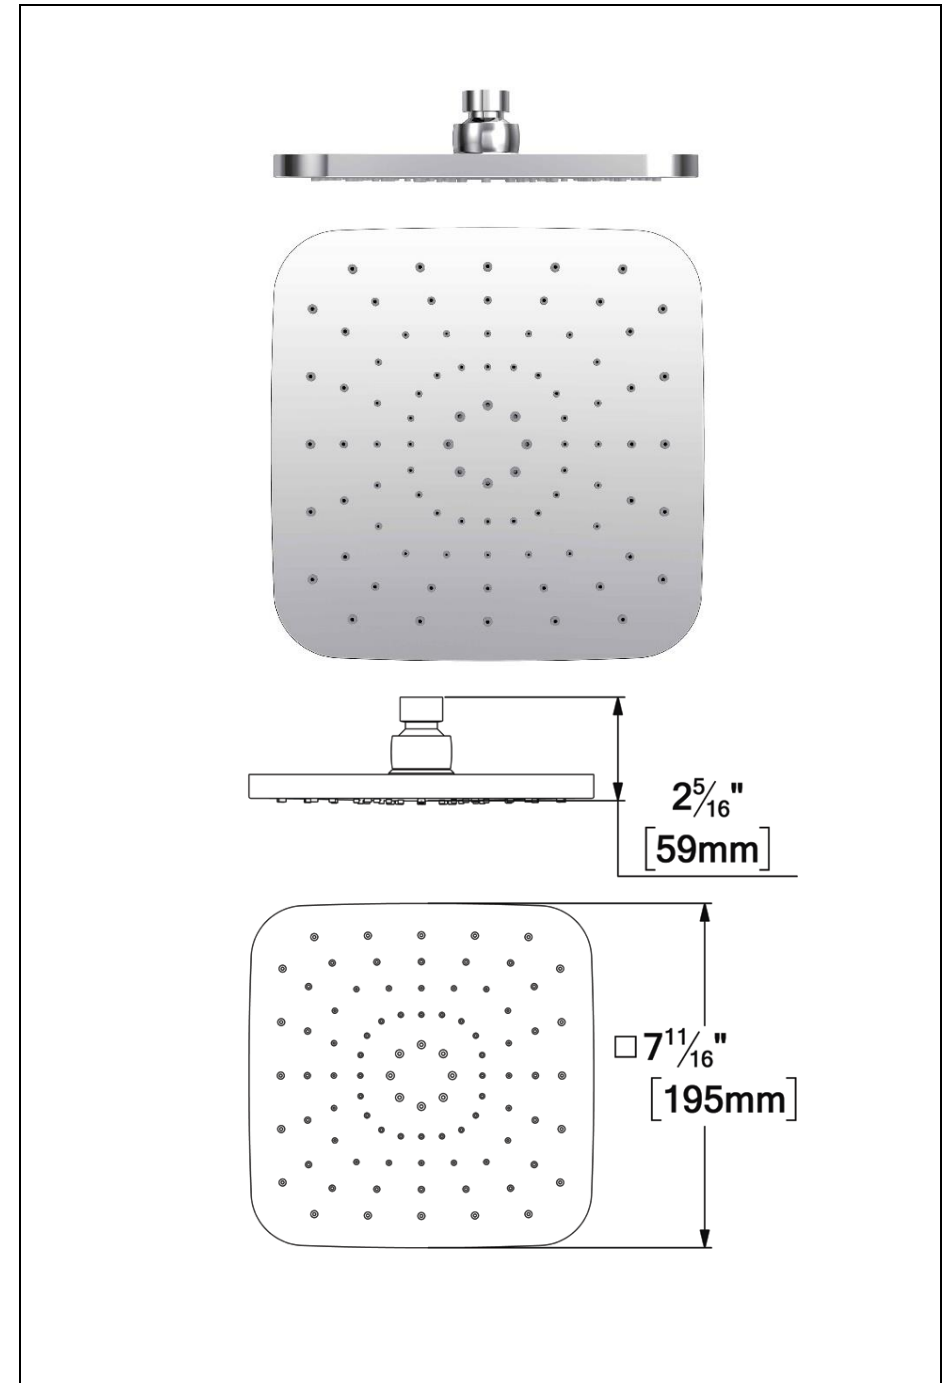

PVTS-08-Q

SPECIFICATION

- SHOWER HEAD MADE OF PVC
- 88 ANTI-LIMESTONE SILICONE NOZZLES

DIMENSIONS

- DIMENSIONS: 20CM x 20CM [8x8IN]
- THICKNESS : 13MM

FINISH AVAILABLE

- CHROME

CONNECTION

- ½IN FEMALE NPT

FLOW RATE

- 9.5 L/MIN [2.5 GPM] @ 60 PSI

WARRANTY

PRODUCTS COVERED BY A LIMITED LIFETIME WARRANTY AGAINST ALL MANUFACTURING DEFECTS.

FOR MORE INFORMATION ABOUT THE PRODUCT OF BEFORE PROCEEDING TO ANY INSTALLATION PLEASE CONSULT THE GUIDE

Intertek ASME 112.118.1 / CSA B125.1

THE PRODUCT MAY VARY SLIGHTLY FROM ITS DIMENSION AND APPEARANCE.

EDITION:02/2018